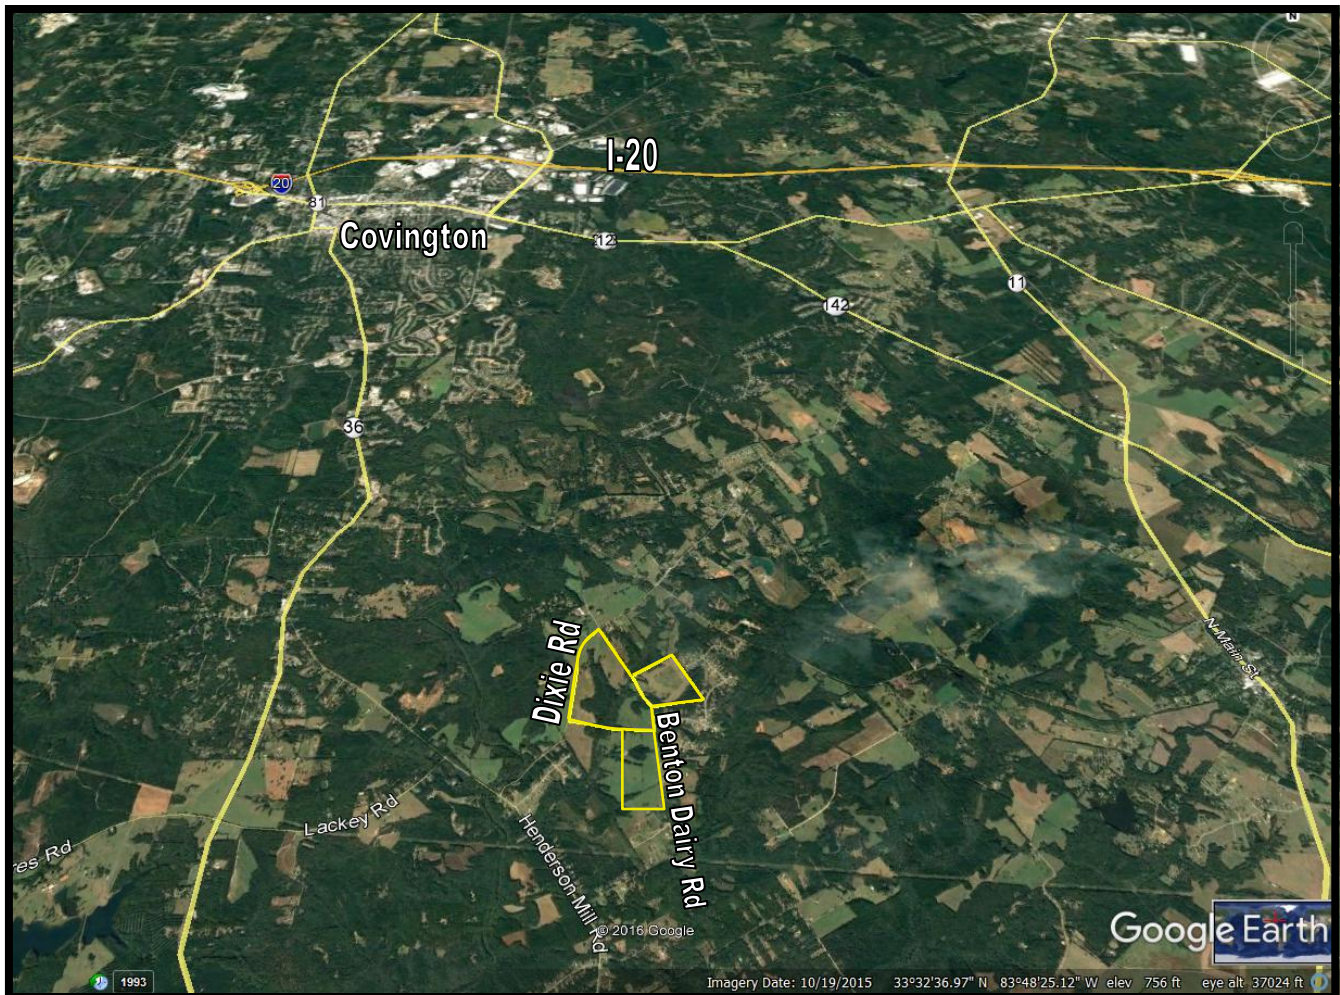

±327.04 Acres For Sale

0 Dixie Road Covington, GA 30014 Newton County

- ±327.04 acres for sale in Newton County, GA
- Will consider dividing
- Frontage on Dixie Road, Benton Dairy Road and Belcher Road
- Zoned AR
- Water on site