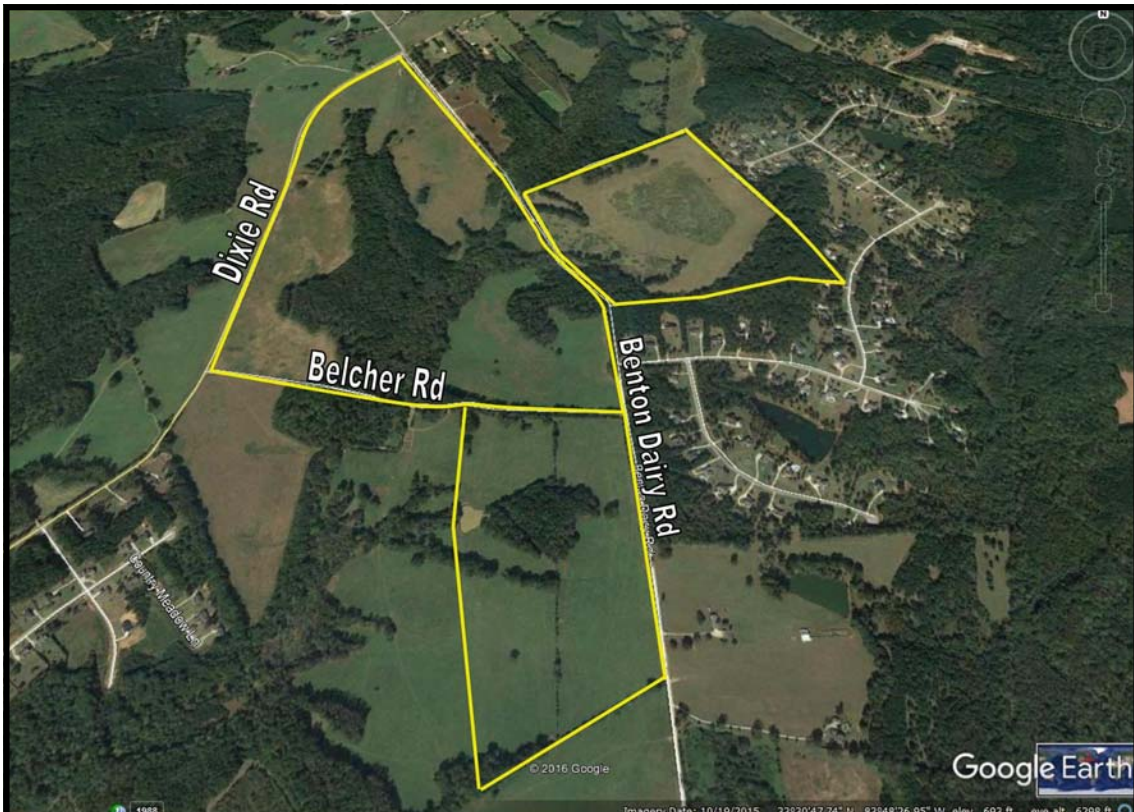

Dixie Road | ±327.04 Acres

Industrial Properties Group, Inc.
770.536.6555
www.ipgproperties.com

Gene Baldwin
gbaldwin@ipgproperties.com