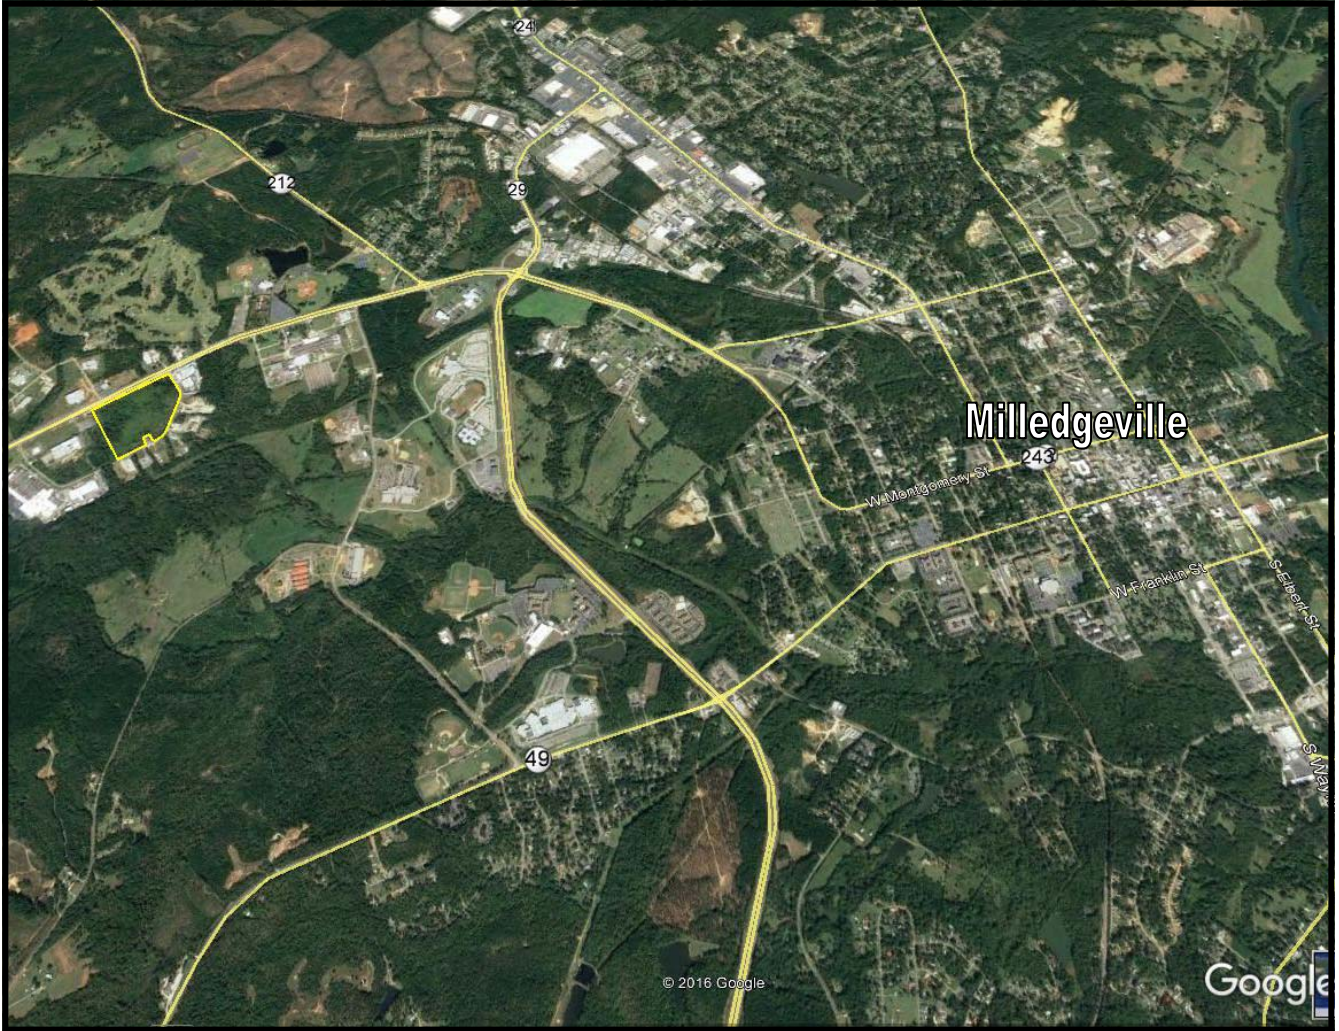

Aerial View | 68 Highway 22 West | ±32.17 Acres

Industrial Properties Group, Inc.
770.536.6555
www.ipgproperties.com

Gene Baldwin
706.474.2835 (cell)
gbaldwin@ipgproperties.com